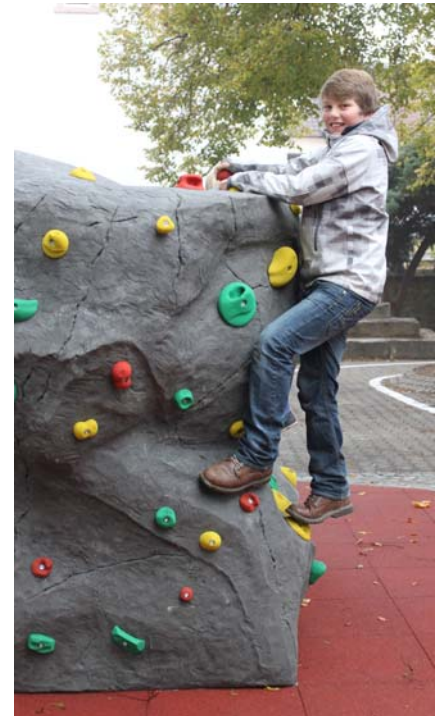

# KidRock

## T-Wall Freeform

Standardised and still custom-made - the Freeform KidRock is both. Two base sizes (the space you have) - and you simply choose the height.

The surface is a real rock imitation. Look-and-feel like a genuine rock. Diversified surface design with partly sloping area. The children must not jump but can climb down safely.

All pretty details such as ledges, dents, holes and cracks are individually sculpted. Joints and fixings are seamlessly covered for a continuous surface. The hot-dip galvanized sub-construction guarantees best conditions for the long term outdoor usage.

## Fast and uncomplicated

The standardised footprint usually gives a short lead time. The boulder blocks arrive at a stretch. Quickly placed on the preinstalled foundation you only have to add the fall protection area either of rubber surface, wood chips or shingle, We are happy to advise you.